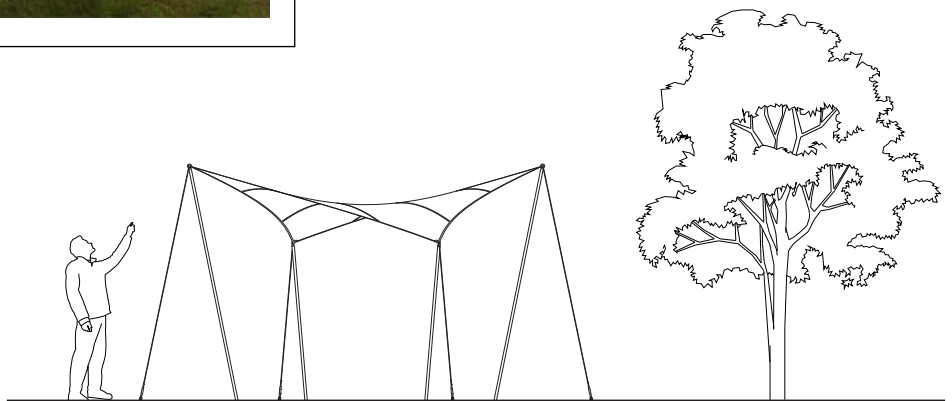

Shade lite is a lightweight and lowcost sunshade with an elegant look. Portable and easily assembled, it is ideal for summer or occasional use.

Its advanced design uses the latest technology to provide a simple, wrinkle-free canopy that suits any location and provides instant protection from sun and showers. The teflon coated ripstop canopy makes it easy to clean and store.

Peg out Shade lite in minutes to create instant shade anywhere in the garden or for picnics at the park.

Accessories :

Shade Lite is the perfect shelter for almost anywhere, and comes with two optional features which are;

A deck kit with stainless steel cables and flush fittings. This can be fitted to an existing deck or patio in a couple of hours and makes using your canopy even easier and quicker. Fully tensioned your canopy will easily withstand those windy summer days (rated to 30mph).

Or, you can pack your canopy into its carrying bag, jump in the car and enjoy shade all day long at the beach with the optional soft sand pegs.

Dimensions :

Available in 2.5m or 3.5m (minimum space required is 3.5m or 4.5m).