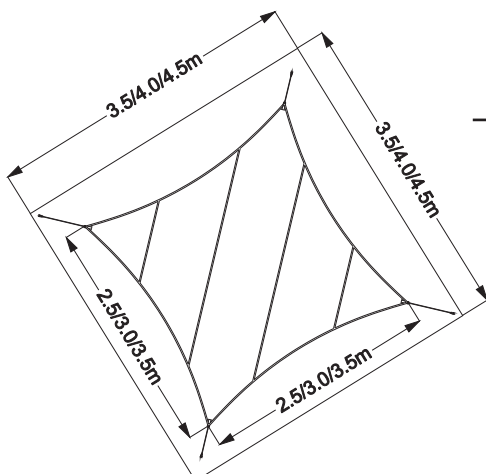

Or, you can pack your canopy into its carrying bag, jump in the car and enjoy shade all day long at the beach with the optional soft sand pegs.

Dimensions :

Available in 2.5m or 3.5m (minimum space required is 3.5m or 4.5m).