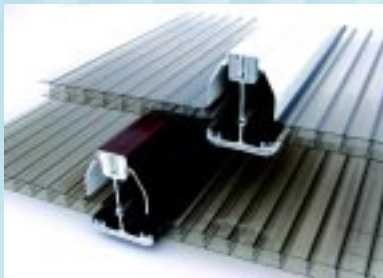

• OM360 - Self Supporting Glazing Bar

Suitable for 16mm and 25mm Polycarbonate and Glass Units.

Supports polycarbonate up to 4m projection at 700mm centres. Supports glass up to 3m projection at 600mm centres. Bar pack complete with structural aluminium bar, capping, gaskets and end cap.

LENGTH	COLOUR	PRICE
2.5m	White	£50.80
3.0m	White	£60.46
3.5m	White	£70.00
4.0m	White	£79.59

These bars are also available in Mahogany as a special order