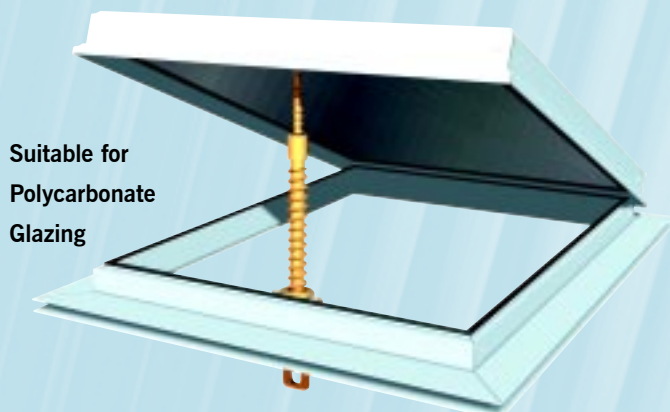

• PVCu Roof Vent - In Panel

Suitable for
Polycarbonate
Glazing

Vent complete with Brass Telescopic Opener

LENGTH	COLOUR	PRICE
16mm	White	£205.00
25mm	White	£205.00
32mm	White	£205.00

Roof Vent Size 750 x 530mm

Prices are exclusive of VAT unless otherwise stated
valid from 01-01-06

to order, or for further information please contact:

Tel: +44 (0) 1769 574426 Fax: +44 (0) 1769 574459 Email: info@omegabuild.com www.omegabuild.com