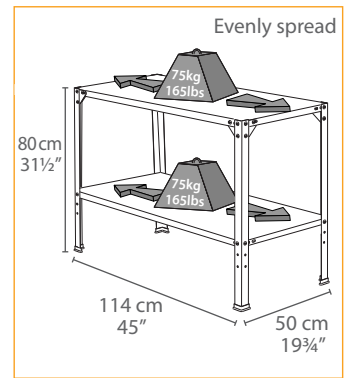

Steel Work Bench™

A clean work station for your plants

STURDY,
DURABLE
SHELVING
SYSTEM

WARRANTY
5
YEARS

Easy solution for a work station or potting table in your greenhouse

- 2 shelves for a well organized greenhouse
- Durable, rust proof galvanized steel
- Lower shelf is adjustable
- Holds heavy weight
- Sturdy and long lasting

Approx. dimensions. Unless a different definition is written, all products dimensions are the product's maximal dimensions.

Manufactured and marketed by:
PALRAM Applications Ltd.
is a member of PALRAM Ind.