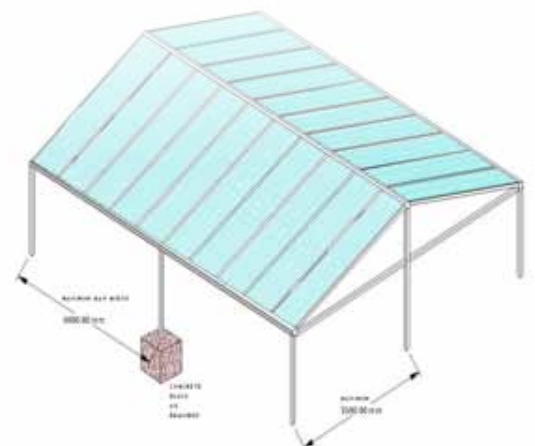

# The Free-Standing Canopy Range

*Free-Standing Canopy, Gable Roof Type 1*

*Free-Standing Canopy, Lean-To Style*

## The Omega Canopy

- **Free-Standing Canopy Range:**  
**Lean-to-Style:**  
**Verandahs, Patio covers, Carports & Walkways**
- **Gable-Roof (Type 1): Stand-alone carport**
- **Gable-Roof (Type 2): Stand-alone, Large bays for 2 or more cars, Caravan, Boat cover.**

# The Free-Standing Canopy Range

- **3 Styles:**
  - Lean-to-Style Roof
  - Gable-Roof Type 1
  - Gable-Roof Type 2
- **Clear, Bronze or Opal Polycarbonate or Glass Clear Plate Polycarbonate Roof Panels**
- **Projects upto 7.0M (Gable-Roof Type 2)**
- **Spans upto 4.0M between posts (Gable-Roof Type 2)**
- **Standard Widths upto 8.4m**
- **Powder coated structural aluminium metalwork as standard**
- **Available in: White or Brown (Mahogany RAL8016)**
- **10 Year guarantee**
- **Simple Assembly**
- **Extremely robust and stable**
- **Integral Eaves/Gutter**
- **Supporting Post(s) act as Downpipe(s).**

Free-standing, Gable-roof Type 1 Canopy Range

Projection	WIDTH				
	4.2 m	5.2 m	6.3 m	7.4 m	8.4 m
3.5 m	✓	✓	✓	✓	
4.0 m	✓	✓	✓	✓	✓

Free-standing, Gable roof Type 2 Canopy Range

Projection	WIDTH		
	6.2 m	7.0 m	8.0 m
6.2 m	✓	✓	✓
7.0 m	✓	✓	✓