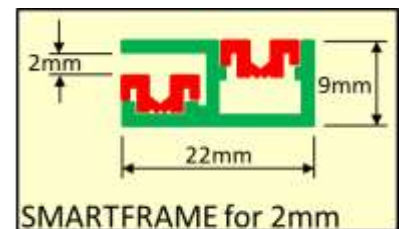

## SMARTFRAME Secondary Glazing

1.0m:	£1.75 + VAT = £2.10
1.5m:	£2.63 + VAT = £3.16
2.0m:	£3.50 + VAT = £4.20
2.5m:	£4.23 + VAT = £5.26

- Suitable for 2mm and 4mm glazing panels.
- Glazing materials include Acrylic, Plate Polycarbonate, Glass.
- Deduct 30mm from window reveal height and width for glazing panel dimensions.
- SMARTFRAME supplied with fixings (No.8 x 16mm, Stainless Self-Tapping Screws).
- Easy and quick to install.
- Corners can be mitred or butt joined.
- Safe and secure with Glass.
- Neat and unobtrusive.
- Easy to remove for maintenance/cleaning.