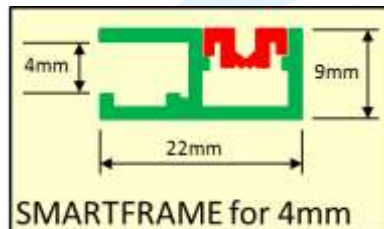

## SMARTFRAME Secondary Glazing

1.0m:	£1.75 + VAT = £2.10
1.5m:	£2.63 + VAT = £3.16
2.0m:	£3.50 + VAT = £4.20
2.5m:	£4.23 + VAT = £5.26

- Suitable for 2mm and 4mm glazing panels.
- Glazing materials include Acrylic, Plate Polycarbonate, Glass.
- Deduct 30mm from window reveal height and width for glazing panel dimensions.
- SMARTFRAME supplied with fixings (No.8 x 16mm, Stainless Self-Tapping Screws).
- Easy and quick to install.
- Corners can be mitred or butt joined.
- Safe and secure with Glass.
- Neat and unobtrusive.
- Easy to remove for maintenance/cleaning.